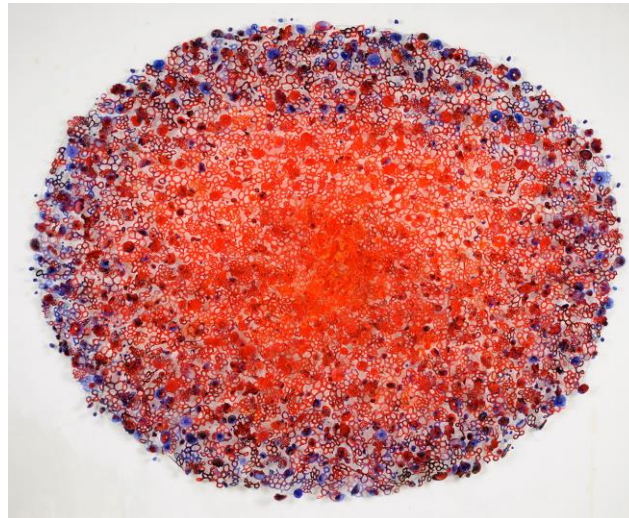

## Arts Council of Fairfax County Honors Work of 3 Fairfax Artists

Yuriko Yamaguchi, "Fire & Water"

Fairfax County, VA – the Arts Council of Fairfax County announces the 2014 *Strauss Artist Grants recipients*. Now in its seventh year, the grants program recognizes the work and contributions to the quality of life in Fairfax County of professional artists. The three recipients are musician and composer Gina Biver and sculptors Foon Sham and Yuriko Yamaguchi.

Chinese-American artist **Foon Sham** has worked for over thirty years to explore the nuances of material and form through his sculptures. Mr. Sham, currently a professor of art at the University of Maryland, College Park, has exhibited his work both nationally and internationally and has numerous public art commissions worldwide, including the permanent public art

Japanese-born artist **Yuriko Yamaguchi**, known for her wall sculptures and cloud installations involving materials such as paper, wood, flax and wire, explores the interconnectedness of humans and nature through her artwork. In Ms. Yamaguchi’s own words: “I am interested in creating works that remind people that we are all connected in many overlapping webs that affect the human condition: family origin, economic stressors, religious beliefs, nature, time, place, and technology.” Ms. Yamaguchi, currently a professorial lecturer in sculpture at George Washington University, has exhibited her work both nationally and internationally. Her art work is included in major museum collections both in the U.S and abroad including public art commissions.